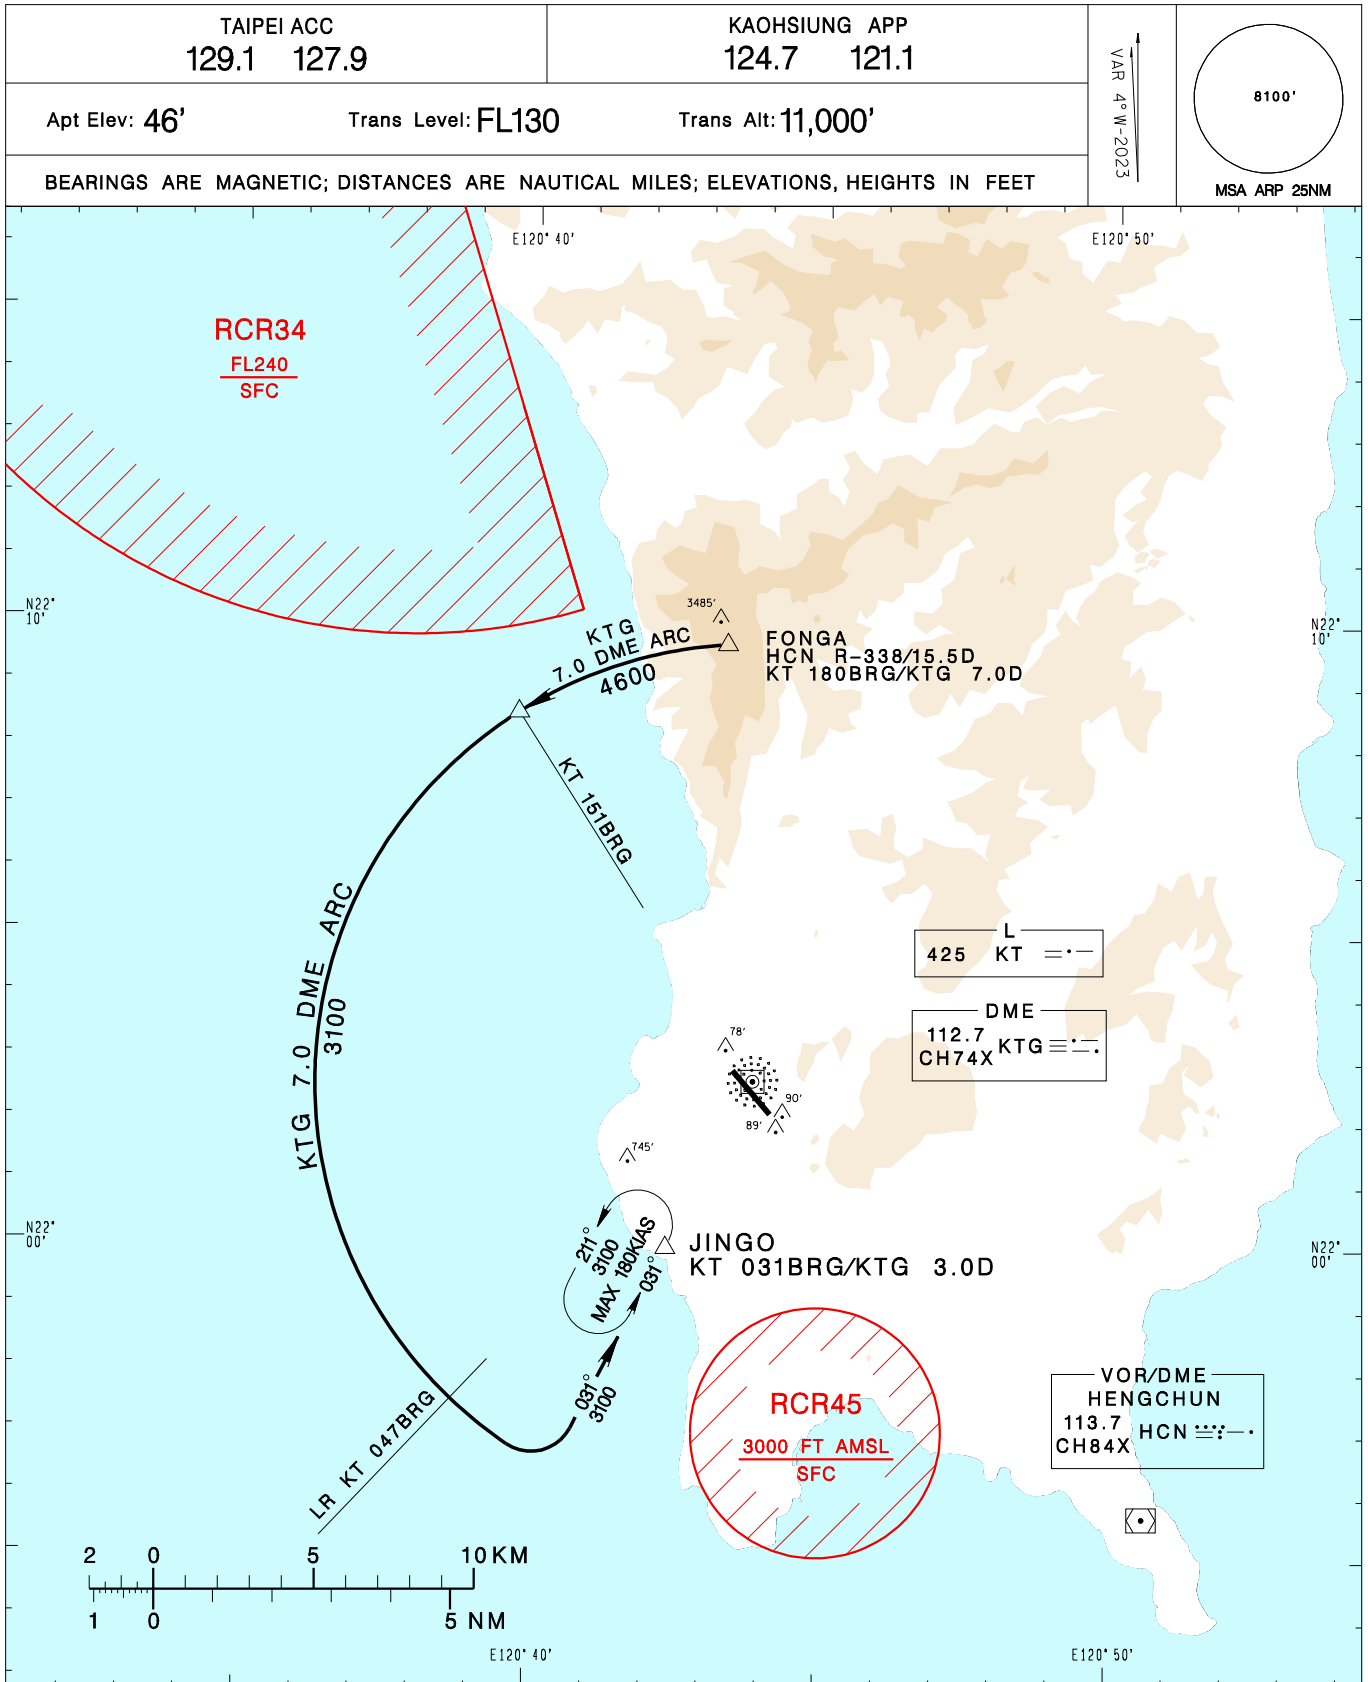

恆春機場
HENGCHUN AD

RCKW STAR
FONGA 1J

CHANGES: RECHART

FONGA ONE JULIETT ARRIVAL
Depart FONGA, proceed via KTG 7.0DME arc to track KT 031BRG to JINGO.

NOTE
If unable to maintain VFR before JINGO, maintain 3100ft and hold.